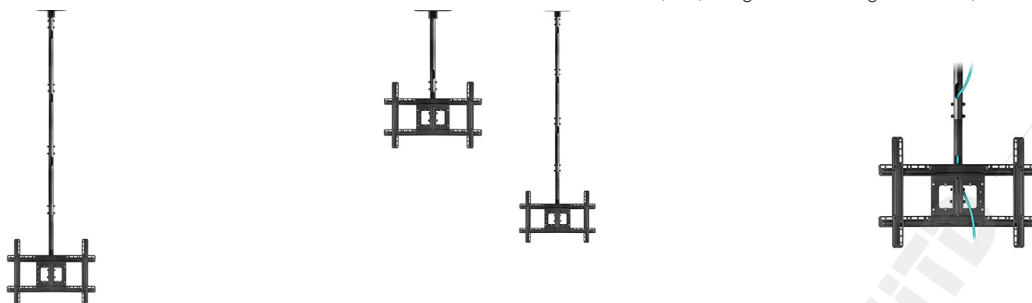

Indoor Hanging Brackets BITION Series

32" / 75" / Hang from the ceiling the monitor / Pole Extendable up to 4 Meter length

Display & Digital Signage Solutions