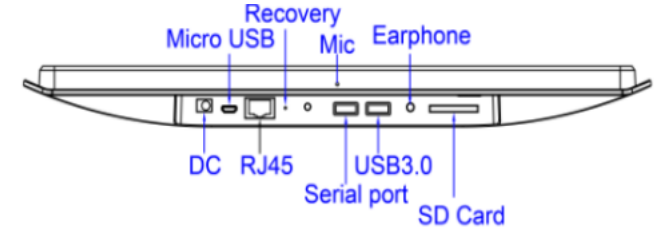

Model	CPU	Resolution	RAM+Internal memory	Interface	100/500 Pcs
WWA1338T	RK3568	1920*1080	2GB+16GB(Optional 4GB+32/64GB)	SD card/USB 3.0 /Micro USB /USB for serial(TTL Level), Host/RJ45 /Power jack /Earphone	Optional for USB Call Now !!
WWA1333T	RK3399	1920*1080	2GB+16GB	SD card/USB 3.0/Micro USB /USB for serial (RS232 format)/RJ45 /Power jack /Earphone	Call Now !!
WWA1336T	RK3566	1920*1080	2GB+16GB	SD card/USB 3.0/Micro USB /USB for serial (TTL format)/RJ45 /Power jack /Earphone	Call Now !!
WWA1332T	RK3288	1920*1080	2GB+16GB	SD card/USB /Micro USB /USB for serial/RJ45 with POE/POE/Power jack /Earphone	Call Now !!