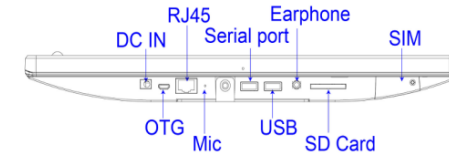

With Left and right lights

Model	CPU	Resolution	RAM+Internal memory	Interface	100/500 Pcs
WWA1348T	RK3568	1920*1080	2GB+16GB(Optional 4GB+32/64GB)	SD card/SIM Slot/USB /Micro USB /USB for serial(TTL Level), Optional for USB Host/RJ45 /Power jack /Earphone	Call Now !!
WWA1342T	RK3288	1920*1080	2GB+16GB	SD card/USB /Micro USB /USB for serial (RS232 format)/RJ45 with POE/POE/Power jack /Earphone	Call Now !!
WWA1346T	RK3566	1920*1080	2GB+16GB	SD card/USB 3.0/Micro USB /USB for serial (TTL format)/RJ45 /Power jack /Earphone	Call Now !!
WWA1343T	RK3399	1920*1080	2GB+16GB	SD card/USB 3.0/Micro USB /USB for serial (RS232 format)/RJ45 /Power jack /Earphone	Call Now !!
WWA1548T	RK3568	1920*1080	2GB+16GB(Optional 4GB+32/64GB)	SD card/SIM Slot/USB /Micro USB /USB for serial(TTL Level), Optional for USB Host/RJ45 /Power jack /Earphone	Call Now !!
WWA1542T	RK3288	1920*1080	2GB+16GB	SD card/USB /Micro USB /USB for serial(RS232 format)/RJ45 with POE/POE/Power jack Earphone	Call Now !!
WWA1546T	RK3566	1920*1080	2GB+16GB	SD card/USB 3.0/Micro USB /USB for serial (TTL format)/RJ45/Power jack /Earphone	Call Now !!
WWA1543T	RK3399	1920*1080	2GB+16GB	SD card/USB 3.0/Micro USB /USB for serial (RS232 format)/RJ45/Power jack /Earphone	Call Now !!