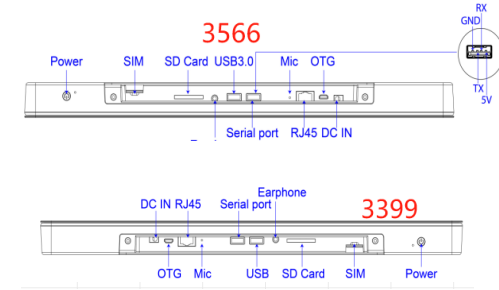

Model	CPU	Resolution	RAM+Internal memory	Interface	100/500 Pcs	
WWA1388T	RK3568	1920*1080	2GB+16GB(Optional 4GB+32/64GB)	SD card/SIM Slot/USB /Micro USB /USB for serial(TTL Level), Host/RJ45 /Power jack /Earphone	Optional for USB	Call Now !!
WWA1383T	RK3399	1920*1080	2GB+16GB	SD card/USB /Micro USB /USB for serial (RS232 format)/RJ45/Power jack /Earphone		Call Now !!
WWA1588T	RK3568	1920*1080	2GB+16GB(Optional 4GB+32/64GB)	SD card/SIM Slot/USB /Micro USB/USB for serial(TTL Level), Host/RJ45 /Power jack /Earphone	Optional for USB	Call Now !!
WWA1586T	RK3566	1920*1080	2GB+16GB(Optional 4GB+32/64GB)	SD card/SIM Slot/USB /Micro USB /USB for serial(TTL Level), Host/RJ45 /Power jack /Earphone	Optional for USB	Call Now !!
WWA1583T	RK3399	1920*1080	2GB+16GB	CSD card/USB Host 3.0/Micro USB /USB for serial (RS232 format)/RJ45/Power jack /Earphone		Call Now !!
WWA1582T	RK3288	1920*1080	2GB+16GB	SD card/SIM Slot/USB /Micro USB /USB for serial(TTL Level), Host/RJ45 /Power jack /Earphone	Optional for USB	Call Now !!
WWA1382T	RK3288	1920*1080	2GB+16GB	SD card/SIM Slot/USB /Micro USB /USB for serial(TTL Level), Host/RJ45 /Power jack /Earphone	Optional for USB	Call Now !!