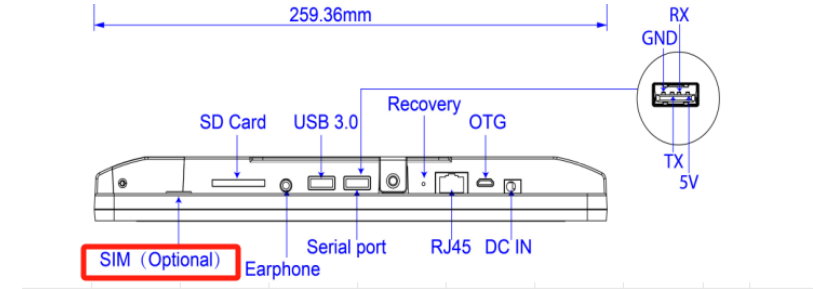

Model	CPU	Resolution	RAM+Internal memory	Interface	100/500 Pcs
WWF1032T	RK3288	1280*800	2GB+16GB	SD card/USB /Micro USB /USB for serial(RS232 format)/RJ45/Power jack /Earphone	Call Now !!
WWF1028T	RK3568	1280*800	2GB+16GB	SD card/USB 2.0/USB 3.0/USB for serial (TTL Level) /Micro USB /HDMI/RJ45/Power jack /Earphone	Call Now !!
WWF1036T	RK3566	1280*800	2GB+16GB(Optional 4GB+32/64GB)	SD card/SIM Slot/USB 3.0/Micro USB /USB for serial (TTL Level), Optional USB Host/RJ45 /Power jack /Earphone	Call Now !!
WWF1038T	RK3566	1280*800	2GB+16GB	SD card/SIM Slot/USB 3.0/Micro USB /USB for serial (TTL Level), Optional USB Host/RJ45 /Power jack /Earphone	Call Now !!
WWF1033T	RK3399	1280*800	2GB+16GB	SD card/USB 3.0/Micro USB /USB for serial(RS 232 format)/RJ45 /Power jack /Earphone	Call Now !!