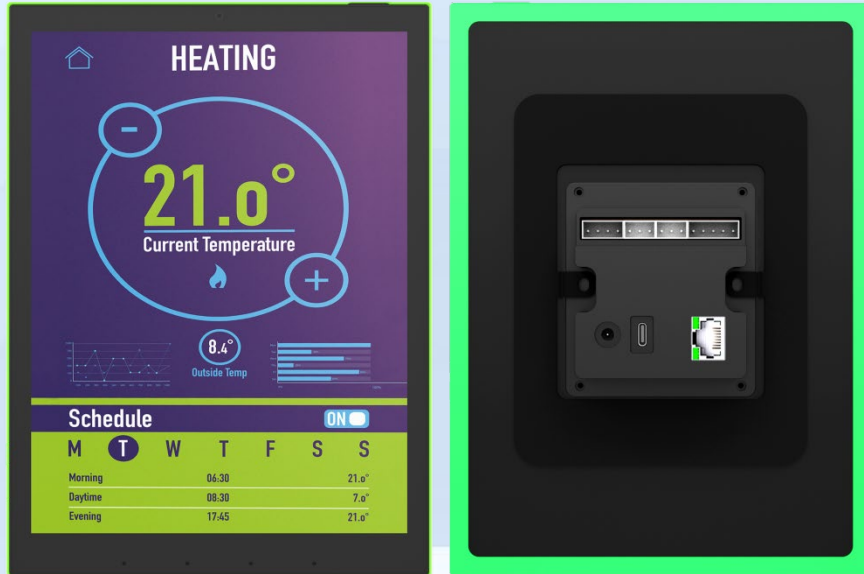

SWMT97

Product Description	10.1 "Android intelligent central control screen		
Price	10pieces	100pieces	300pieces
	Call Now !!	Call Now !!	Call Now !!
CPU	RK3566 Quad core cortex A55		
RAM	2GB Optional 4GB		
Internal memory	32GB Optional 64GB		
Operation system	Android 13		
Touch screen	10-Point capacitive touch		
Panel	10.1 "high-definition full view screen fully bonded		
Resolution	1280*800		
Display mode	Normally black		
Viewing angle	85/85/85/85(L/R/U/D)		
Contrast ratio	800		
Luminance	250cd/m2		
Aspect Ratio	16:10		
WiFi	802.11a/b/g/n/ac/ax (WiFi 6E) ,802.15.4/Thread		
Buletooth	Bluetooth 5.3		
Ethernet	100M/1000M ethernet		
Video format	MPEG-1、 MPEG-2、 MPEG-4、 H.265、 H.264、 VC-1、 VP8、 VP9 etc		
Audio format	MP3/WMA/AAC etc		
Photo	jpeg		
Interface	Type-C+relay port+RS-232 serial port+RS-485 serial port+IR port+I/O port+RJ45+power socket		