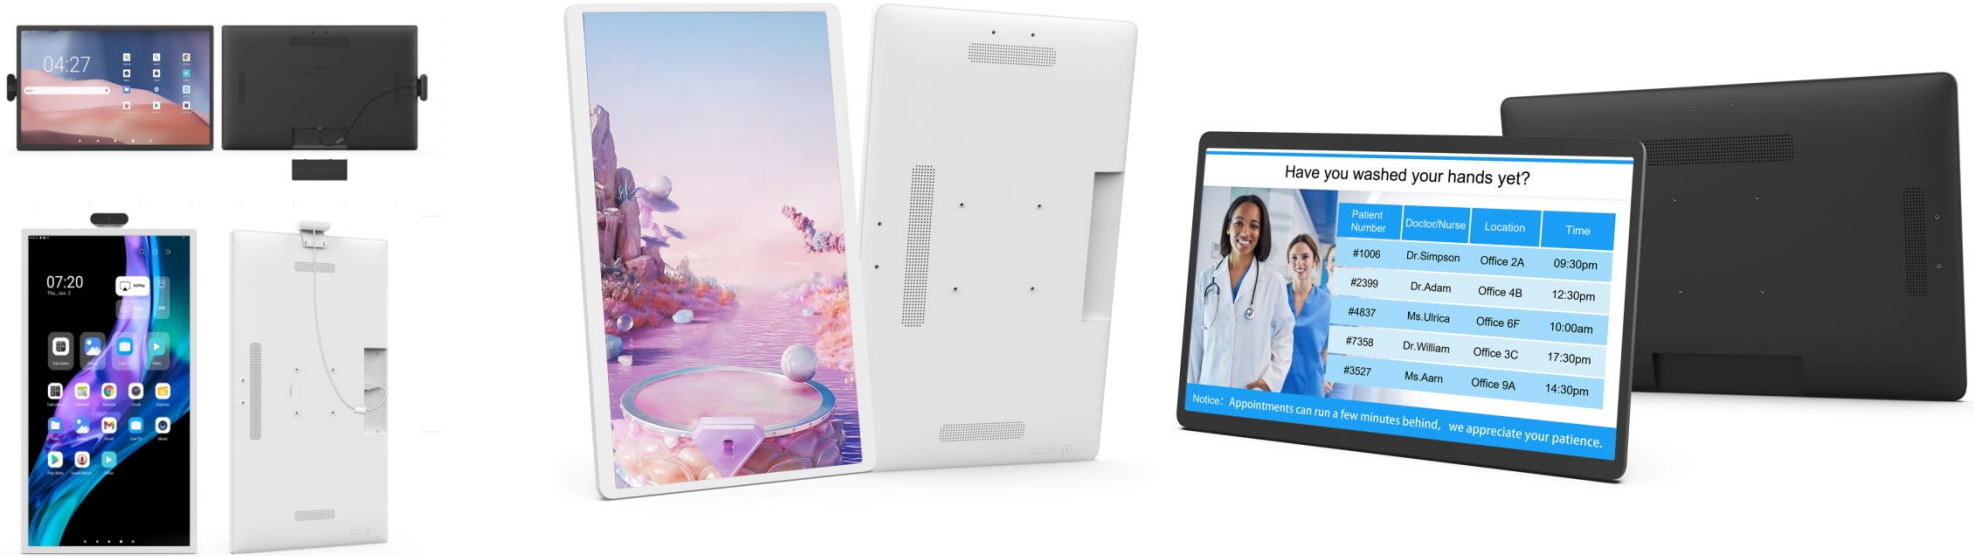

Model	CPU	Resolution	RAM+Internal memory	Interface	100/500 Pcs
NWW1696T	RK3566	1920*1080	2GB+16GB(Optional 4GB+32GB)	Power Jack /MIC IN/Earphone Output/Type-c/SIM Slot/USB/USB TOUCH/USB 2.0/USB 3.0/HDMI IN/RJ45	Call Now !!
NWW1693T	RK3399	1920*1200	2GB+16GB(Optional 4GB+32GB)	Power Jack /MIC IN/Earphone Output/Type-c/SIM Slot/USB/USB TOUCH/USB 2.0X2/USB 3.0/HDMI IN/RJ45	Call Now !!
NWW1695T	RK3588	1920*1200	4GB+32GB(Optional 8GB+64GB)	Power Jack /MIC IN/Earphone Output/Type-c/SIM Slot/USB/USB touch/USB 3.0X2/HDMI IN/RJ45/Earphone	Call Now !!