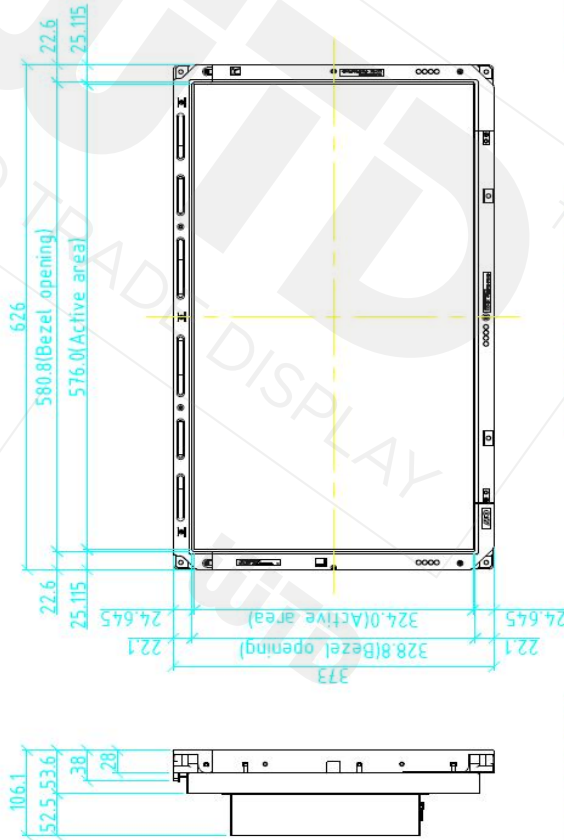

REAR VIEW

RIGHT VIEW

UPPER VIEW

FRONT VIEW

BOTTOM VIEW

LEFT VIEW

Tolerance: ±2mm

World Trade Display reserves the right to change or update, without notice, any information contained herein; to change, without notice, the design, construction, materials, processing or specifications of any products; and to discontinue or limit production or distribution of any products. WTD, World Trade Display it's a registered trademarks of World Trade Display Srl. All other trademarks are the property of their respective owners. Copyright World Trade Display Srl. All rights reserved.