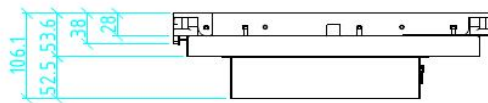

REAR VIEW

RIGHT VIEW

UPPER VIEW

FRONT VIEW

BOTTOM VIEW

LEFT VIEW

Tolerance: ±2mm

World Trade Display reserves the right to change or update, without notice, any information contained herein; to change, without notice, the design, construction, materials, processing or specifications of any products; and to discontinue or limit production or distribution of any products. WTD, World Trade Display it's a registered trademarks of World Trade Display Srl. All other trademarks are the property of their respective owners. Copyright World Trade Display Srl. All rights reserved.